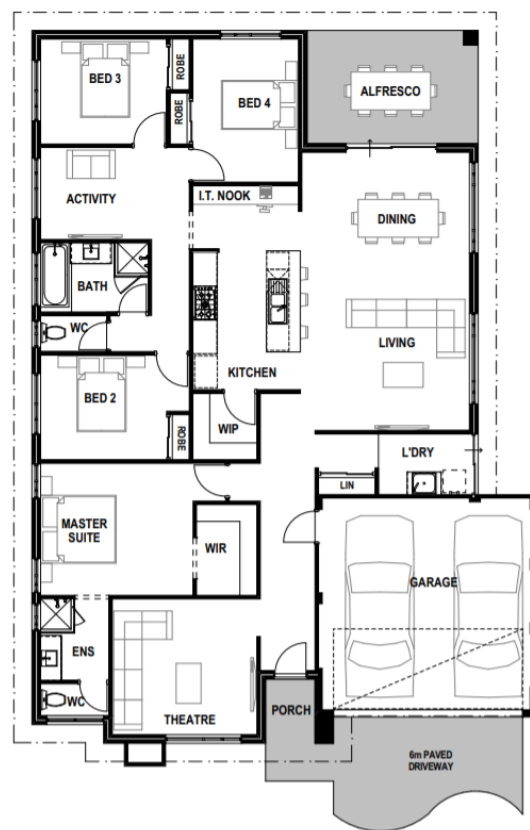

House happiness

- &KRLFH/KHHGHDWHHDWLRV
- &RRERGR/WHVGDFLD
- 1RDFN. 70 PDWN
- LWHDDGHLLDLWL
- HFWLRDLWRD DGLGRHLV
- VWRPHVHLHGDDGHNLWFKH
- PPREHPLWFKHSSLDHFV
- KRLFH&KRPH PDWWDFN/DSDH&KRKRW
- LWH&NVFGHG
- LHG&LFG&LRWDFW